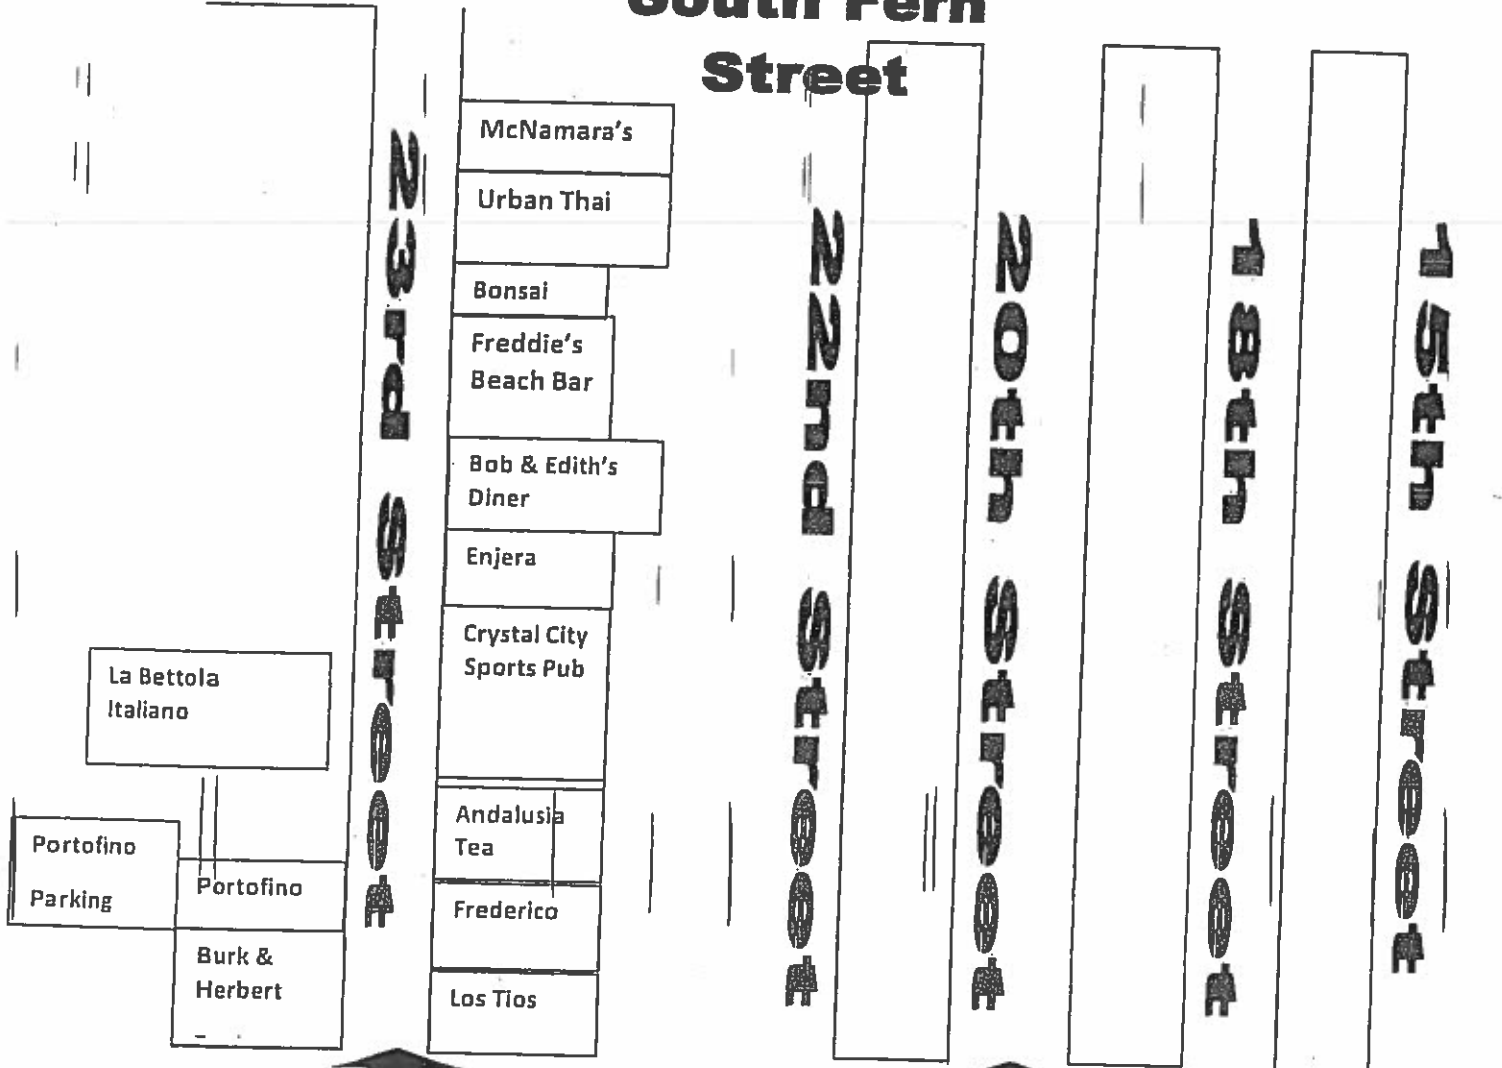

South Fern Street