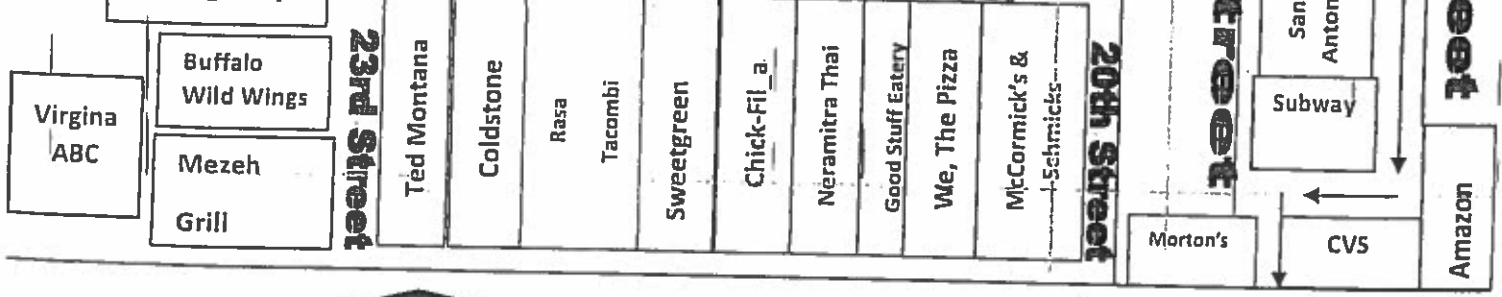

Jefferson Davis Highway (Rt. 19)